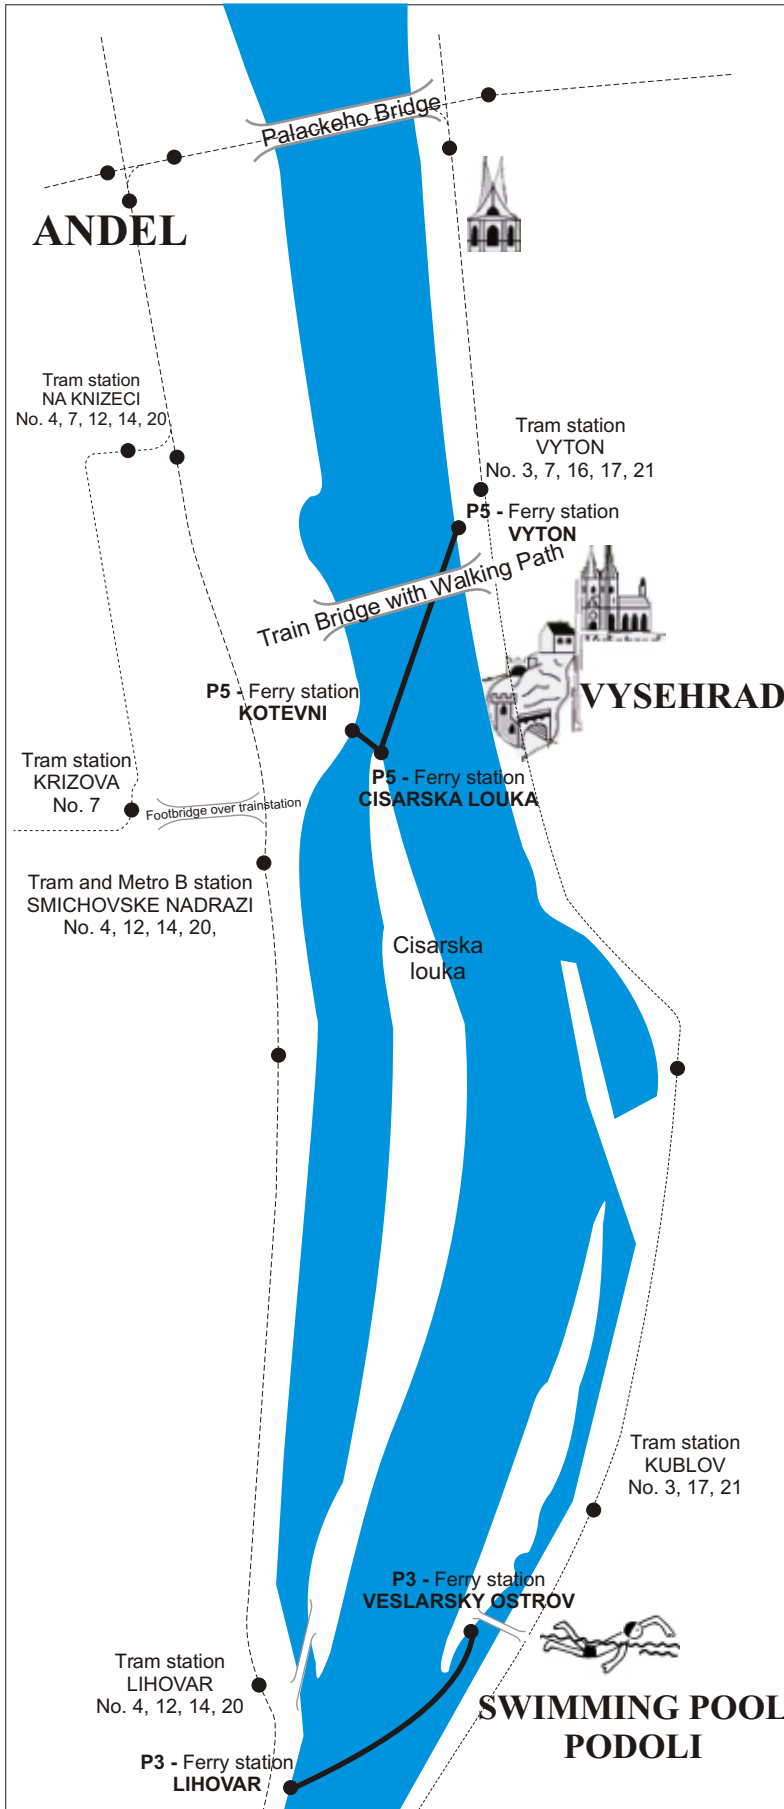

PŘÍVOZ - FERRY TRANSPORT on the River Vltava

Prague public transport Ticket are valid also for Ferry

Operating of the Ferry - from 1st April till 31st October

P5 - Timetable

Vyton	8:12 ... interval 30 minute...	19:42
Cisarska louka	8:15	19:45
Kotevni	8:22	19:52
Kotevni	8:28 ... interval 30 minute...	19:58
Cisarska louka	8:30	20:00
Vyton	8:33	20:03

P3 - Timetable

Lihovar	6:00 ... interval 20 minute...	22:00
Veslarsky ostrov	6:04	22:04
Veslarsky ostrov	6:05 ... interval 20 minute...	22:05
Lihovar	8:09	22:09